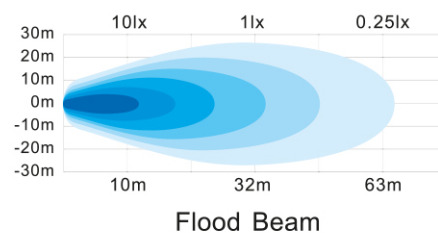

WORK LIGHT OBOLONG 1320lm

Art.no: 18-1918

Obolong work light that illuminates with 1320 lumen, 18W. This light has a narrow design with 6 high output LED's. Due to the robust aluminum housing the work light is suitable for tough conditions. Has a short cable with DT-connector.

Technical information

Brand	HBA
Voltage	12/24V
Effect	18W
Current	12V/0,84A, 24V/0,43A
Raw lumens	1320
Effective lumens	582
Connection	Short cable with 2-pin DT connector
IP rating	IP67
EMC Approval	R10
Dimensions (LxHxW)	160 x 48 x 63 mm
House material	Aluminum
Beam pattern	Work light pattern
Warranty	3 Year
LED output	3W
LED quantity	6 st
Light source	LED
Weight (kg)	0.400000