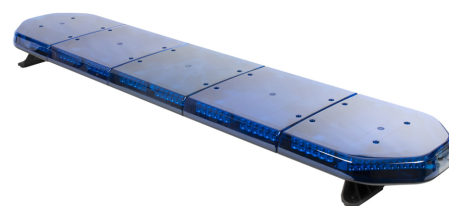

LEGION BLUE DOME WARNING LIGHT BAR R65 LEGION LIGHT BAR 1092 MM 24 V BLUE

Art.no: 14-LB1092B-12

LEGION, a modern light bar with a low profile, 59 mm in height. E-approved ECE R65 class 2. Powerful diods spread the light 120° and outputs an impressive warning flash pattern! The light bars are well equipped with XLED modules. Every bar has modules with 12 diods i each corner and XLED modules with 6 dioder front and back. The light bars has a Day/night connection, light dimming funcion. Dimensions: 1092, 1245, 1372, 1524 or 1828 mm.

Technical information

| | |
|--------------------|--------------------|
| Brand | Juluen |
| Voltage | 12V |
| Current | 16,8 A |
| Connection | Kablage |
| Cable Length | 3 m |
| IP rating | IP65 |
| ECE Approval | R65klass2TB2 |
| EMC Approval | R10 |
| Lens color | Blue |
| Dimensions (LxHxW) | 1092 x 59 x 331 mm |
| Length | 1092 mm |
| Beam pattern | Beacon light |
| Warranty | 5 Year |
| Rows | Single row |
| Weight (kg) | 14.000000 |