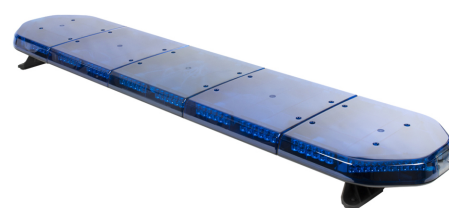

## LEGION BLUE DOME WARNING LIGHT BAR R65 LEGION LIGHT BAR 1524 MM 24 V BLUE

Art.no: 14-LB1524B-24

LEGION, a modern light bar with a low profile, 59 mm in height. E-approved ECE R65 class 2. Powerful diods spread the light 120° and outputs an impressive warning flash pattern! The light bars are well equipped with XLED modules. Every bar has modules with 12 diods i each corner and XLED modules with 6 dioder front and back. The light bars has a Day/night connection, light dimming funcion. Dimensions: 1092, 1245, 1372, 1524 or 1828 mm.

### Technical information

Brand	Juluen
Voltage	24V
Current	16,8 A
Connection	Kablage
Cable Length	3 m
IP rating	IP65
ECE Approval	R65klass2TB2
EMC Approval	R10
Lens color	Blue
Dimensions (LxHxW)	1524 x 59 x 331 mm
Length	1524 mm
Beam pattern	Beacon light
Warranty	5 Year
Rows	Single row
Weight (kg)	16.000000