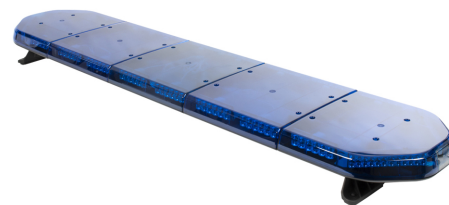

LEGION BLUE DOME WARNING LIGHT BAR R65 LEGION LIGHT BAR 1828MM 24V BLUE

Art.no: 14-LB1828B-24

LEGION, a modern light bar with a low profile, 59 mm in height. E-approved ECE R65 class 2. Powerful diods spread the light 120° and outputs an impressive warning flash pattern! The light bars are well equipped with XLED modules. Every bar has modules with 12 diods i each corner and XLED modules with 6 dioder front and back. The light bars has a Day/night connection, light dimming funcion. Dimensions: 1092, 1245, 1372, 1524 or 1828 mm.

Technical information

Brand	Juluen
Voltage	24V
Current	16,8 A
Connection	Kablage
Cable Length	3 m
IP rating	IP65
ECE Approval	R65klass2TB2
EMC Approval	R10
Lens color	Blue
Dimensions (LxHxW)	1828 x 59 x 331 mm
Length	1828 mm
Beam pattern	Beacon light
Warranty	5 Year
Rows	Single row
Weight (kg)	20.000000