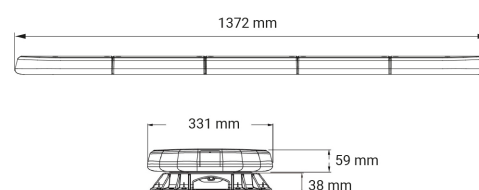

LEGION WARNING LIGHT BAR BLUE/AMBER R65 LEGION LIGHT BAR 1372 MM 12 V BLUE/AMBER

Art.no: 14-LBA13721-1

LEGION light bar with two colours blue/orange within the same light bar. White/orange is available on request. E-approved ECE R65 TA1 and TB2. Equipped with powerful diodes which spreads the light a remarkable 120° and outputs an impressive warning flash pattern! The light bar also has a day-/nightmode. This is a dual-coloured light bar with quick shift between the colours/flashpatterns. Take down and Alley Lights is also available for customization. The traffic arrow function is included. The light bar is made of a vigorous aluminium base which grants you great stabilisation and heat dissipation. Two wires: 4-membered 5,5 meter cable and a 16-membered 5,75 meter cable. Standard bracket is included.

Technical information

Brand	Juluen
Voltage	12V
Current	16,8 A
Connection	Kablage
Cable Length	3 m
IP rating	IP65
ECE Approval	R65klass1TA1, R65klass2TB2
EMC Approval	R10
Lens color	Clear lenses
Dimensions (LxHxW)	1372 x 59 x 331 mm
Length	1372 mm
Beam pattern	Beacon light
Light source	LED
Warranty	5 Year
Rows	Single row
Weight (kg)	14.000000