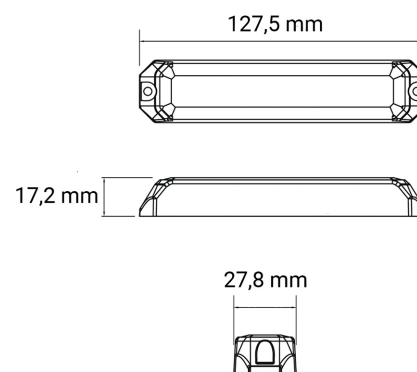

DIRECTIONAL LIGHT 6 LED BLUE CLAMP BRACKET 12/24V

Art.no: 14-MS6BHE2-B

MiniStealth is one of the smallest directional lights on the market. It is a small directional light with extremely powerful LEDs and great light spread. MiniStealth is delivered with 3 m cable, and is available for surface mount with rubber packing, or in a version with a 90 degree angled bracket or mount by a squeeze bracket. Maximum surface thickness 10 mm. Mount accessories include L-bracket or adjustable bracket. The directional light is waterproof and is available with either 6 or 3 LEDs. The directional light has 19 flashpatterns to choose from. Several directional lights can be synchronized, 12/24 V.

Technical information

Brand	Juluen
Voltage	12/24V
Effect	13,8W
Current	0,58 A @ 24 V
Connection	Outgoing cable
IP rating	IP68
ECE Approval	R65klass2XB2
EMC Approval	R10
Lens color	Clear lenses
House material	Aluminum
Dimensions (LxHxW)	128 x 28 x 17 mm
Light source	LED
Warranty	5 Year
LED quantity	6 st
Hood material	Polycarbonate
Rows	Single row
Weight (kg)	0.200000