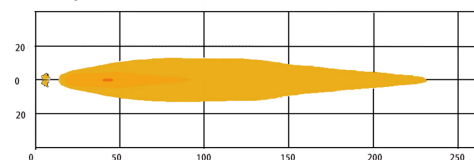

Helljus

SOLUX
10LUX
5LUX
1LUX