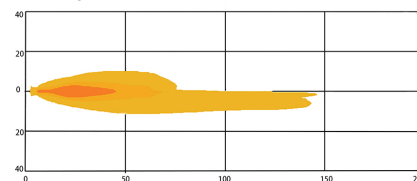

Halvljus

Helljus