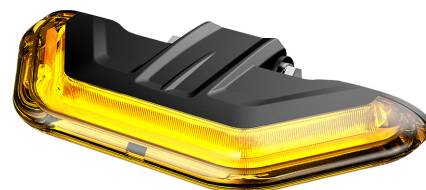

LANDSORT 180° WARNING LIGHT R65 CL2

Art.no: 14-3510

Landsort 180 is an unique directional warning light with exceptionally wide spread of light of over 180°. Mount two units for 360° warning coverage. Landsort 180 has 13 different flash patterns to choose from, where two is approved according to ECE R65 class 2/TA2. Has 50 cm cable with open end. Delivered with a M10 bolt for mounting.

Technical information

Brand	HBA
Voltage	12/24V
Current	12V/3,62A, 24V/1,71A
Connection	Shot cable with open end
Cable Length	50 cm
IP rating	IP67
ECE Approval	R65klass2TA2
EMC Approval	R10
Color of the light	Orange
House material	Aluminum
Dimensions (LxHxW)	221 x 43 x 110 mm
Light source	LED
Warranty	3 Year
Weight (kg)	0.220000