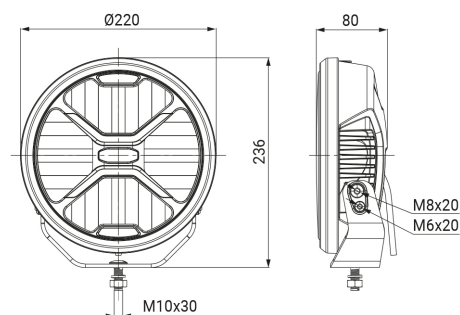

AUXILIARY LIGHT LUPUS 3PCS BRACKET

Art.no: 34-3038

An auxiliary light kit including 3pcs of Lupus 9", 120W each. This kit provides for exceptional light combining both length and width. Lupus is a round 9" auxiliary light with a beam pattern that combines both length and width, 120W. One Lupus lights with 1 lux line at 575 meters in E-boost mode. The lamp has a white position light approved according to ECE R7 and an amber styling light. The position light is dynamic. Aluminum housing and a solid bracket.

Technical information

Brand	HBA
Illuminated with 1 lux on	1st 575 meter
Effective lumens	1st 6700
Raw lumens	1st 11000
E-mark Reference	20
Voltage	12/24V
Effect	1 st 120W
Current	1st 12V/11A, 24V/4,6A
EMC Approval	R10
ECE Approval	R148, R149
Dimensions (LxHxW)	220 x 236 x 80 mm
Warranty	3 Year
Connection	4-pin DT connector
IP rating	IP69K
House material	Aluminum
Light source	LED
Bracket material	Stainless steel
Weight (kg)	7.000000

Måttenhet/Size unit: mm