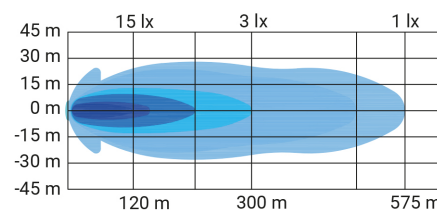

AUXILIARY LIGHT LUPUS 3PCS BRACKET

Art.no: 34-3038

An auxiliary light kit including 3pcs of Lupus 9", 120W each. This kit provides for exceptional light combining both length and width. Lupus is a round 9" auxiliary light with a beam pattern that combines both length and width, 120W. One Lupus lights with 1 lux line at 575 meters in E-boost mode. The lamp has a white position light approved according to ECE R7 and an amber styling light. The position light is dynamic. Aluminum housing and a solid bracket.

Technical information

Brand	HBA
Illuminated with 1 lux on	1st 575 meter
Effective lumens	1st 6700
Raw lumens	1st 11000
E-mark Reference	20
Voltage	12/24V
Effect	1 st 120W
Current	1st 12V/11A, 24V/4,6A
EMC Approval	R10
ECE Approval	R148, R149
Dimensions (LxHxW)	220 x 236 x 80 mm
Warranty	3 Year
Connection	4-pin DT connector
IP rating	IP69K
House material	Aluminum
Light source	LED
Bracket material	Stainless steel
Weight (kg)	7.000000

Måttenhet/Size unit: mm