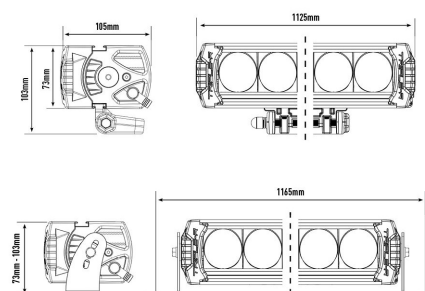

The lighting modes are: Boost (white only), Combo (white + yellow), Snow/Fog/Dust Mode (yellow only), and E-mark (white only; road-legal at reduced output compliant with UNECE Reg 149).

A memory function within the lamp means the previous mode selected will be in effect when your vehicle is restarted for example. Additionally, pressing and holding the momentary switch for 2 seconds will result in the light instantly jumping to the E-mark mode. Despite the low-profile aero design of the Triple-R 24 Elite+, through advanced electronic design the light consists of an impressive 48 white LEDs and 40 yellow LEDs. With the light operating in Boost mode the white LEDs produce 24056 raw lumen. Switching to 'Combo' mode the white and yellow LEDs combine to produce 34220 raw lumen representing incredible lighting performance for an LED light bar of its size. All LEDs operating in combination results in 375W power consumption and 26.1 Amps current draw (at 14V).

To support operation of the lamp and electrical installation, a supplied wiring kit with high power Apticv connector is included. Like all Lazer products, the Elite+ range has been designed, engineered, and is manufactured in-house in the UK to exacting standards, both in terms of performance, reliability, and appearance.

Technical information

Brand	Lazer
Illuminated with 1 lux on	427 - 1160 m